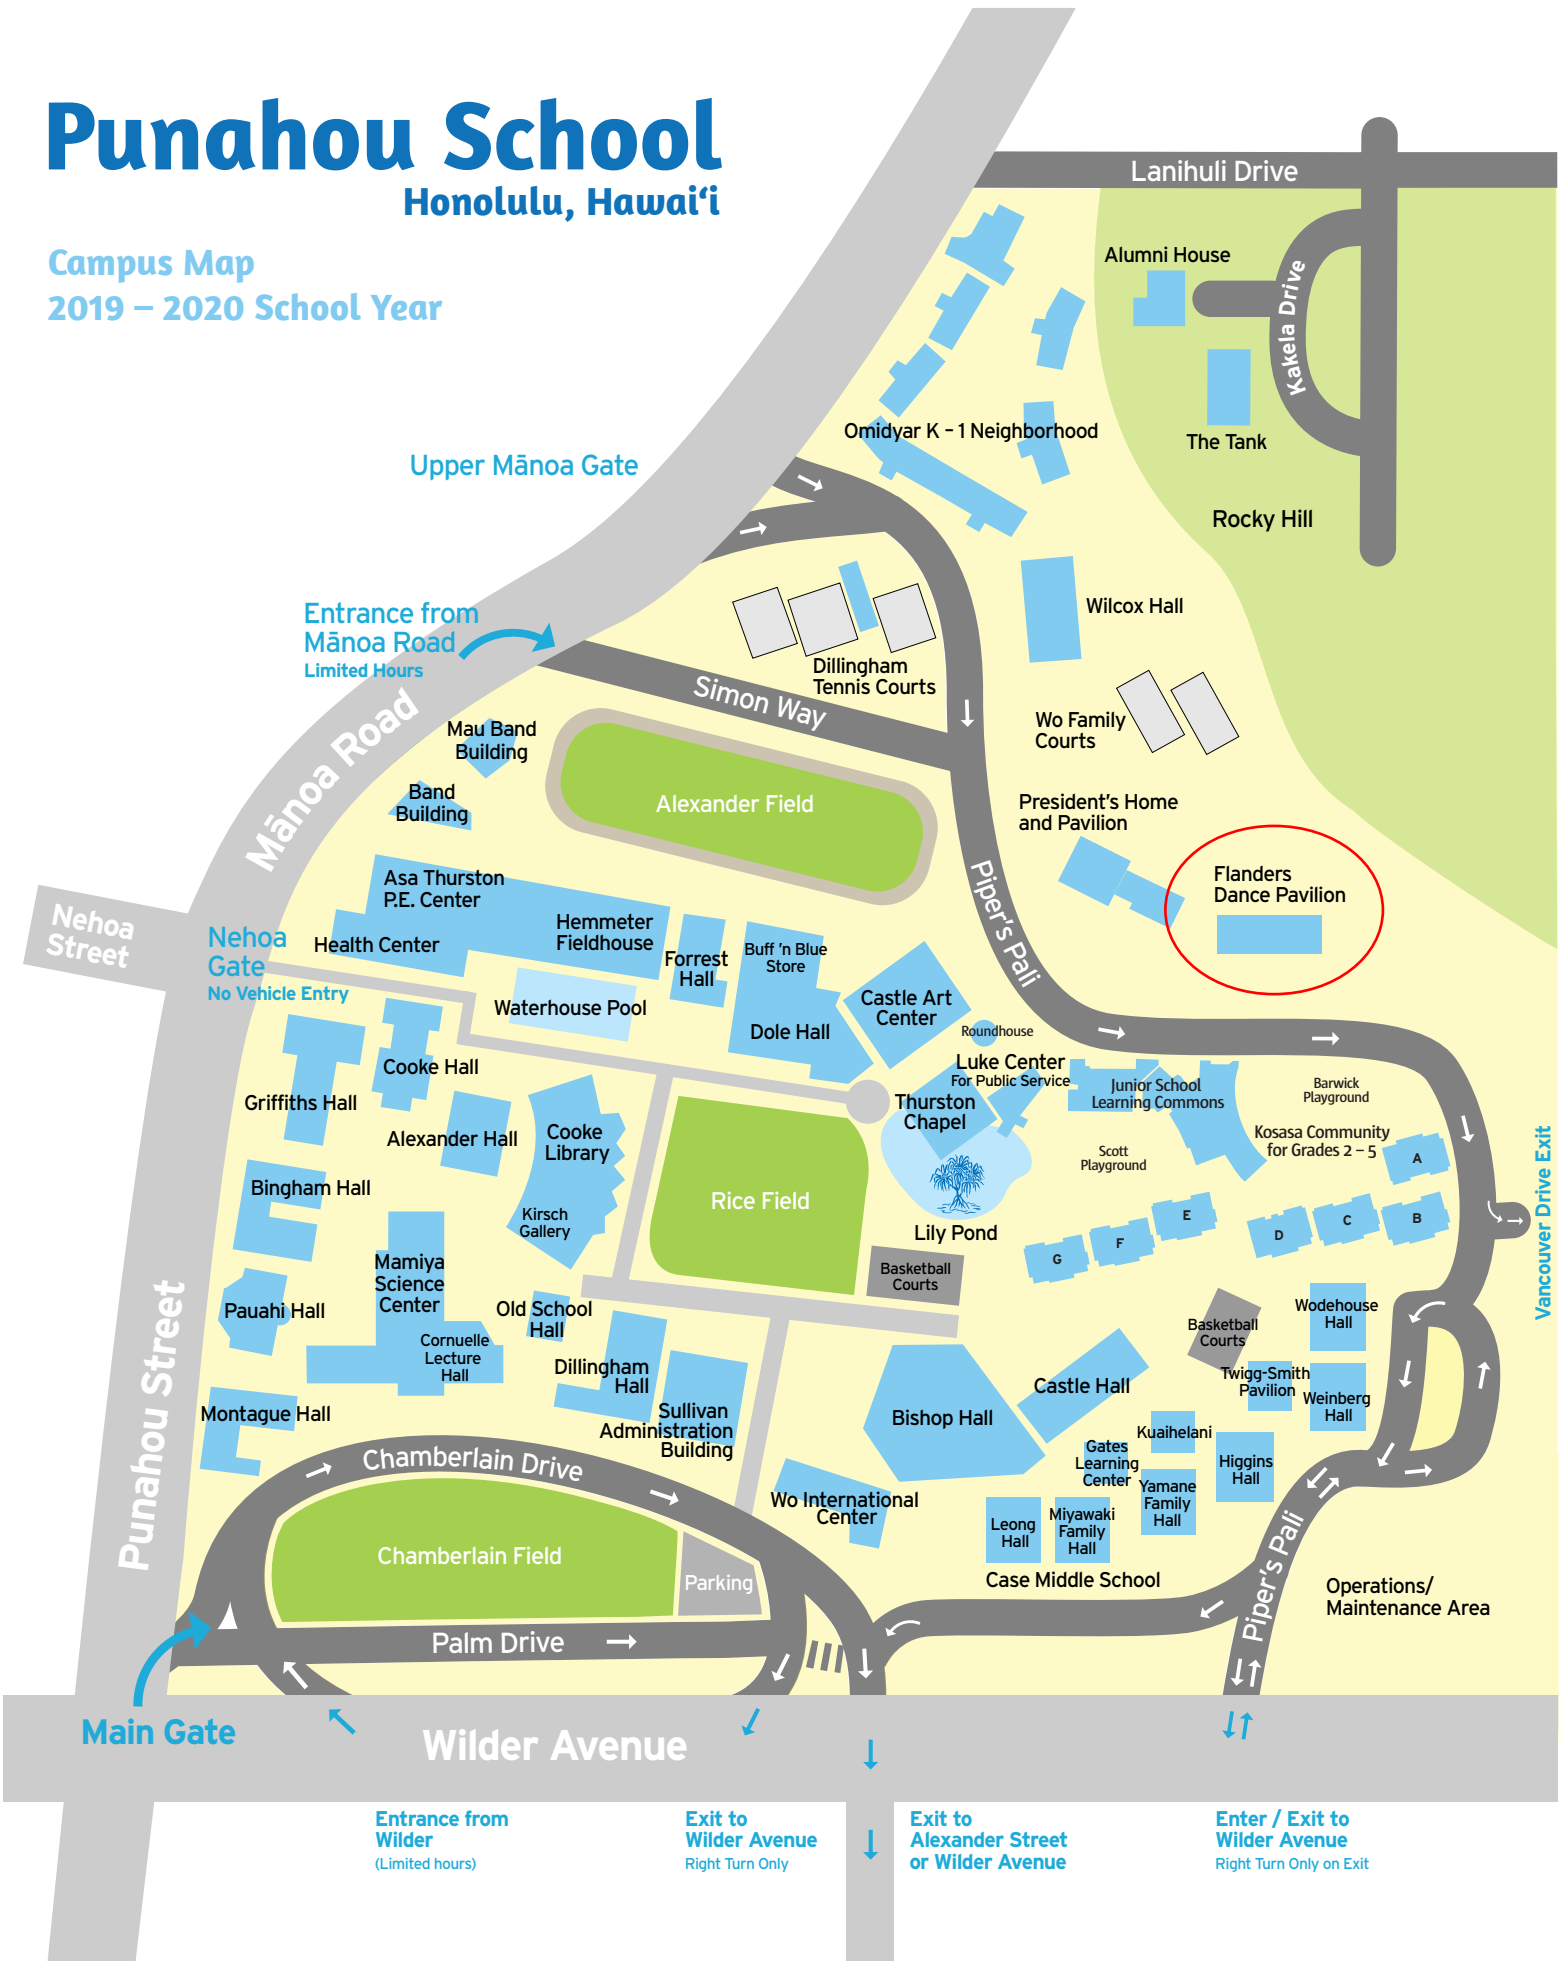

Punahou School

Honolulu, Hawai'i

Campus Map
2019 – 2020 School Year

Entrance from Mānoa Road
Limited Hours

Nehoa Gate
No Vehicle Entry

Main Gate

Entrance from Wilder
(Limited hours)

Exit to Wilder Avenue
Right Turn Only

Exit to Alexander Street
or Wilder Avenue

Enter / Exit to Wilder Avenue
Right Turn Only on Exit

Vancouver Drive Exit