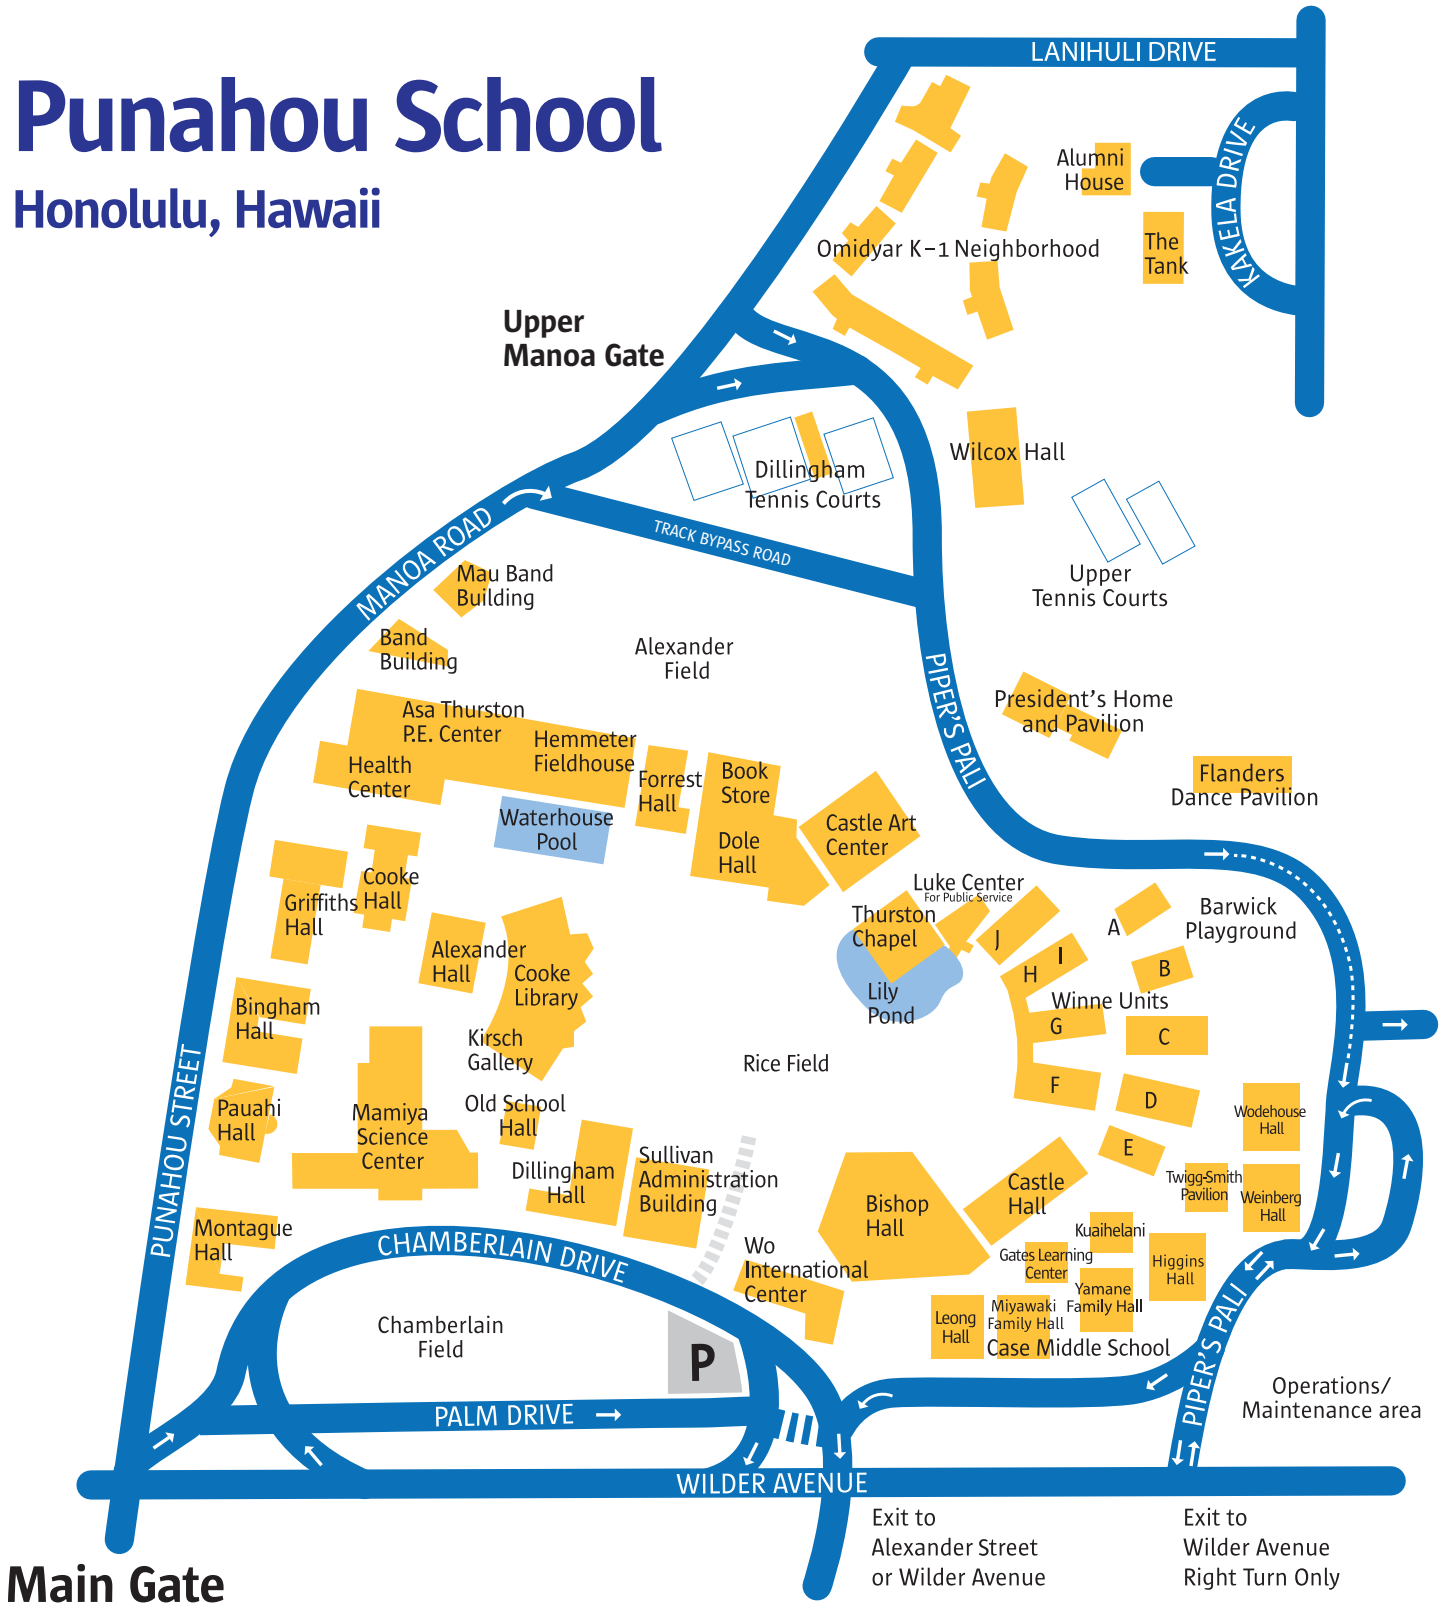

# Punahou School

Honolulu, Hawaii

Main Gate

Exit to Alexander Street or Wilder Avenue

Exit to Wilder Avenue Right Turn Only